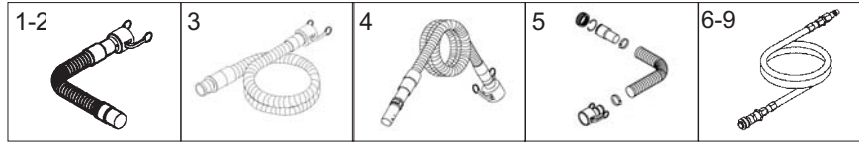

HOSE ASSEMBLIES FOR ATEX ZONE 2 (GAS) AND ZONE 22 (DUST)

1	383440B	Crushproof suction hose assembly for ø50mm intake, SC*** (no wire), ø38mm x 3m. For AVSD-20 DT (MFS) and HLMT EX Series
2	381138G	Crushproof suction hose assembly, SC*** with regular hose cuff, ø38mm x 4.5m for CS-55 Single Venturi
3	500131	Crushproof suction hose assembly, ø50mm x 4.5m with ø50mm camlock intake for CS-55 Twin
4	323540	PVC Crushproof suction hose assembly, SD*, ø32mm x 3m, with straight S/S** handles & S/S** camlock for use with CD-1500 CR series
5	500395B	Clear Urethane suction hose assembly, SD*, ø50mm x 3.8m with ø50mm aluminum female camlock and ø50mm hose cuff for CS-11 (DT) series
6		Air supply hose assembly, ø1/4" x 15m with quick disconnect fittings for CS-40 (AFS) RE Twin Venturi
7	211029C	Air supply hose assembly, SD*, ø1/2" x 7.5m with Chicago/King fittings on one end and ø1/2" male NPT on the other end
8	214669	Air supply hose assembly, ø3/4" x 15m with quick disconnect fittings for CS-17 (MFS) RE Twin Venturi
9	213983	Air supply hose assembly, ø1" x 15m with quick disconnect fittings for CS-40 (RPS) RE Twin Venturi

HOSE ONLY FOR ATEX ZONE 2 (GAS) AND ZONE 22 (DUST) (Sold in increments of 1.5m)

1	250010 323430 383438 500538	Crushproof suction hose, SC*** (no wire), ø25.4mm, black Crushproof suction hose, SC*** (no wire), ø32mm, black Crushproof suction hose, SC*** (no wire), ø38mm, black Crushproof suction hose, SC*** (no wire), ø50mm, black
2	323340A 323340 381141 500140	PVC Crushproof suction hose, ø32mm, beige PVC Crushproof suction hose, ø32mm, grey PVC Crushproof suction hose, ø38mm, grey PVC Crushproof suction hose, ø50mm, grey
3	323440 381425 500390 635078 990010	Clear Urethane suction hose, SD*, ø32mm Clear Urethane suction hose, SD*, ø38mm Clear Urethane suction hose, SD*, ø50mm Clear Urethane suction hose, SD*, ø64mm Clear Urethane suction hose, SD*, ø100mm
4	381388	Foodgrade suction hose, ø38mm

HOSE ONLY CAN BE USED IN ZONE 1-2 (GAS) ZONE 21-22 (DUST) , ZONE 21-22 (DUST) AND ZONE 22 (DUST) ONLY (Sold in increments of 1.5m)

1	381398 500300	Kanaflex suction hose, SD*, ø38mm Kanaflex suction hose, SD*, ø50mm
2	381219A 381099 381105 381114 500114	Nitrile suction hose, SD*, ø19mm Nitrile suction hose, SD*, ø25.4mm Nitrile suction hose, SD*, ø38mm Nitrile suction hose, SD*, ø50mm Nitrile extension hose, SD*, ø12.7mm ID
3	211813A 323450 381383 500360	EPDM suction hose, SD*, ø32mm EPDM suction hose, SD*, ø38mm EPDM suction hose, SD*, ø50mm EPDM drain/discharge hose, SD*, ø19mm
4	323440 381425 500390 635078 990010	Clear Urethane suction hose, SD*, ø32mm Clear Urethane suction hose, SD*, ø38mm Clear Urethane suction hose, SD*, ø50mm Clear Urethane suction hose, SD*, ø64mm Clear Urethane suction hose, SD*, ø100mm
5	323425 381335 500380 635120	Vinylife suction hose, SD*, ø32mm Vinylife suction hose, SD*, ø38mm Vinylife suction hose, SD*, ø50mm Vinylife suction hose, SD*, ø64mm

SD* - Static Dissipating

S/S** - Stainless Steel AISI 304

SC*** - Static Conductive