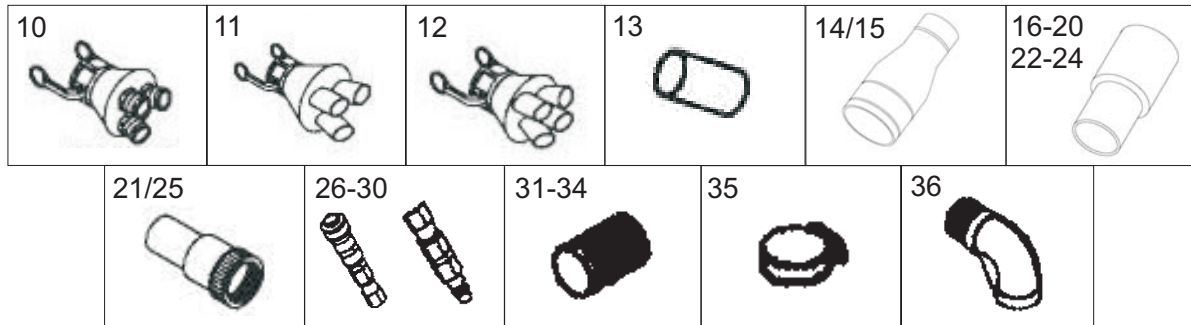

10	990062	3 Way connector, ø100mm x ø38mm x ø38mm x ø38mm. S/S**	
11	635262	3 Way pipe connector, ø64mm x ø32mm x ø32mm x ø32mm. S/S**	
12	990063	4 Way pipe connector, ø100mm x ø32mm x ø32mm x ø32mm x ø32mm. S/S**	
13	381147D	Connector/expander, male, for use with pressure fit hose, S/S**	
14	635274	Metal connector for suction hose, ø70mm to ø38mm. To be used with Crushproof & Kanaflex hoses for EUR-60/100	
15	635272	Metal connector for suction hose, ø70mm to ø50mm. To be used with Crushproof & Kanaflex hoses for EUR-60/100	
16	250012	Hose Cuff, SC***, ø25mm, black	
17	250014	Expander Hose Cuff, SC***, ø25.4mm to ø38mm, black	
18	323432	Hose Cuff, SC***, ø32mm, black	
19	323434	Hose Cuff, SC***, ø32mm to ø38mm, black	
20	383436	Hose Cuff, ø38mm, for SC*** Crushproof hose, made of conductive rubber	
21	381395	Hose Cuff, ø38mm, for Kanaflex hose, made of conductive rubber with S/S** ring	
22	383437	Swivel Hose Cuff, SC***, ø38mm, black	
23	383435	Expander Hose Cuff, SC***, ø38mm to ø50mm, black	
24	500536	Hose Cuff, ø50mm, for SC*** Crushproof hose, made of conductive rubber	
25	500298	Hose Cuff, ø50mm, for Kanaflex hose, made of conductive rubber with S/S** ring	
26	303126	Quick Disconnect, female, ø6.25mm with ø6.25mm female thread, brass	
27	211033B	Quick Disconnect, female, ø12.5mm with ø12.5mm female thread, brass	
28	211034B	Quick Disconnect, female, ø25.4mm with ø25.4mm female thread, brass	
29	211033A	Quick Disconnect, male, ø12.7mm with ø12.7mm female thread, brass	
30	211034	Quick Disconnect, male, ø25.4mm with ø25.4mm female thread, brass	
31	303123	Nipple, Hex, ø6.25mm, NPT brass	
32	211095C	Nipple, Hex, ø12.5mm, NPT brass	
33	212940	Nipple, ø19mm NPT x 50mm LG, S/S**	
34	211034A	Nipple, ø25.4mm, brass	
35	500159	Clamp, size 32, for hose end	
36	211685	Street Elbow, ø19mm, S/S**	