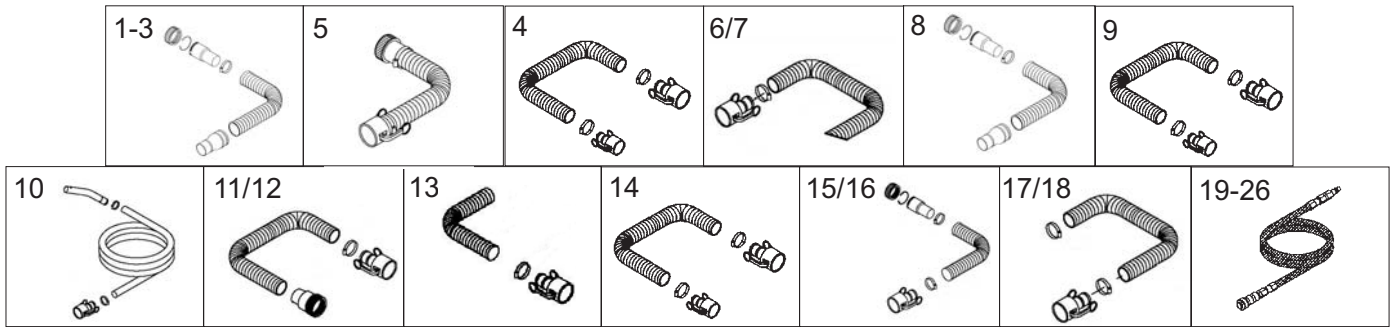

HOSE ASSEMBLIES

**CAN BE USED IN ZONE 1-2 (GAS) ZONE 21-22 (DUST) ,
ZONE 21-22 (DUST) AND ZONE 22 (DUST) ONLY**

1	381400	Kanaflex suction hose assembly, SD*, ø38mm x 3m for ø38mm camlock intake, aluminum. For 60/100 litre models	
2	381400B	Kanaflex suction hose assembly w/hose cuff and ring, for use with ø50mm intake. SD*. Ø38mm. For models EXP1/SS-20 (DT) MFS and HLMT EX Series	
3	381406	Kanaflex suction hose assembly, SD*, ø38mm x 4.5m. For 180 litre models with ø50mm suction intake	
4	381396B	Kanaflex connection hose, SD*, ø38mm x 1m with ø50mm female camlock and ø38mm female camlock for IT-25 (4W), aluminum	
5	500305C	Kanaflex suction hose assembly, SD*, with wire, ø50mm x 3m	
6	381100	Nitrile suction hose assembly, SD*, ø19mm x 7.5m for 50 and 68 litre models	
	500126	Nitrile suction hose assembly, SD*, ø19mm x 7.5m for 180 litre models	
7	381050	Nitrile suction hose, SD*, ø38mm x 3m for ø38mm camlock intake, aluminum. For tools & accessories	
8	500117A	Nitrile connection hose, SD*, ø50mm x 1.5m, with ø50mm aluminum female camlock and ø50mm aluminum male screw type for AC-25	
9			
10	323455	EPDM suction hose, SD*, autoclavable, with smooth interior and exterior, ø32mm x 3m, with S/S** ends.	
11	381385B	EPDM suction hose, SD*, autoclavable, with smooth interior and exterior, ø38mm x 3m, with S/S** female screw type connector for ø38mm accessories and S/S** female camlock for ø50mm suction intake	
12	381385	EPDM suction hose, SD*, autoclavable, with smooth interior and exterior, ø38mm x 3m, with S/S** female camlock on one end and S/S** female screw type on the other	
13	211815	EPDM drain hose assembly, SD*, autoclavable, with smooth interior and exterior, ø19mm x 1.5m, with S/S** camlock	
14	500367	EPDM connection hose, SD*, autoclavable, with smooth interior and exterior, ø50mm x 1.5m, with S/S** female ø38mm and ø50mm camlock for HRS-25 (4W)	
15	381427	Clear Urethane suction hose assembly, SD*, ø38mm x 3.8m, with S/S** female camlock and S/S** female screw type	
16	381427B	Clear Urethane suction hose assembly, SD*, ø38mm x 3.8m, with ø38mm S/S** female screw type connector for ø38mm accessories and S/S** female camlock for ø50mm suction intake	
17	381387	Vinylife connection/suction hose assembly, SD*, ø38mm x 1.8m with ø38mm S/S** female camlock on one end	
18	500381	Vinylife connection/suction hose assembly, SD*, ø50mm x 1.8m with ø50mm S/S** female camlock on one end	
19	214712	Air supply hose assembly, SD*, ø3/8" x 15m with ø1/4" male quick disconnect and ø1/4" female quick disconnect for AFS and APS models	
20	211030	Air supply hose assembly, SD*, ø1/2" x 15m with quick disconnect fittings for single venturi models	
21	211832	Air supply hose assembly, SD*, 7.5m with smooth cover. Includes ø1/2" quick disconnect fittings	
22	214139	Air supply hose assembly, SD*, ø3/4" x 7.5m with 1 male quick disconnect and 1 female quick disconnect for SS-15/40 EX models	
23	211031	Air supply hose assembly, SD*, ø1" x 7.5m with quick disconnects	
24	211032	Air supply hose, SD*, ø1" x 15m with quick disconnect fittings for twin venturi models	
25	211030B	Air supply hose only, SD*, with ø1/2" male NPT brass on both ends. ø1/2" x 15m	
26	211032A	Air supply hose only, SD*, with ø1/2" male NPT brass on both ends. ø1" x 15m	