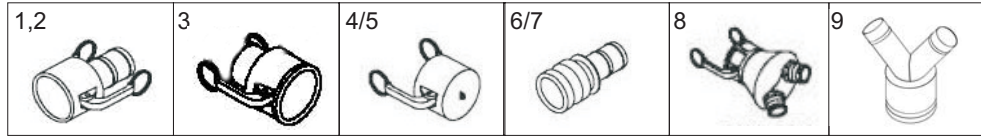

1	381096 381368 381247 500340 500176 635011 635212 990064 990065	Camlock Part C, female, ø19mm, S/S** Camlock Part C, female adaptor, ø38mm, S/S** Camlock Special Part C, ø38mm to ø32mm female adaptor with swivel, S/S** Camlock Part C, ø50mm, S/S** Camlock Special Part C, ø50mm adaptor to ø38mm female hose shank, S/S** Camlock Part C, female adaptor with hose shank, ø64mm, S/S** Camlock Special Part C, ø64mm female adaptor with ø50mm hose shank, S/S** Camlock Part C, female adaptor with hose shank, ø100mm, S/S** Camlock Special Part C, ø100mm female coupler with ø64mm hose shank, S/S**	
2	381097 213160 381229 381233 381233B 500163 500175 500338 635009 635010 760020 212457 990101	Camlock Part C, female connector with hose shank, ø19mm, aluminum Camlock Part C, female adaptor with hose shank, ø25.4mm, aluminum Camlock Part C, female adaptor, ø38mm, aluminum Camlock Special Part C, ø38mm female adaptor with ø19mm hose shank, aluminum Camlock Special Part C, ø38mm female adaptor with ø25.4mm hose shank, aluminum Camlock Part C, ø50mm, female with ø50mm hose shank, aluminum Camlock Special Part C, ø50mm female adaptor to ø38mm hose shank, aluminum Camlock Special Part C, ø64mm female camlock DC modified to ø50mm tube hose shank, aluminum Camlock Special Part C, ø64mm adaptor with ø50mm hose shank, aluminum Camlock Part C, female adaptor with hose shank, ø64mm, aluminum Camlock Part C, ø76mm, aluminum Camlock Part C, female adaptor with hose shank, ø100mm, aluminum Camlock Special Part C, ø100mm female coupler with ø50mm hose barb, aluminum	
3	381520	Camlock Part D, ø38mm female adaptor with female thread, S/S**	
4	381090 500334 635211 990058	Camlock Part DC (Dust Cap), ø38mm, S/S** Camlock Part DC (Dust Cap), ø50mm, S/S** Camlock Part DC (Dust Cap), ø64mm, S/S** Camlock Part DC (Dust Cap), ø100mm, S/S**	
5	381230 211114 635008 212455	Camlock Part DC (Dust Cap), ø38mm, aluminum Camlock Part DC (Dust Cap), latched, ø50mm, aluminum Camlock Part DC (Dust Cap), ø64mm, aluminum Camlock Part DC (Dust Cap), ø100mm, aluminum	
6	381367 500342	Camlock Part E (for extensions), ø38mm, S/S** Camlock Part E (for extensions), ø50mm male camlock with ø50mm hose shank, S/S**	
7	213162 381326 500343	Camlock Part E (for extensions), male adaptor with hose shank, ø25.4mm, aluminum Camlock Part E (for extensions), ø38mm, aluminum Camlock Part E (for extensions), ø50mm male camlock with ø50mm hose shank, aluminum	
8	635260B 635260A 990060A 990060B 990060C	Y Connector, ø64mm x ø38mm x ø38mm, S/S** Y Connector, ø64mm x ø50mm x ø50mm, S/S** Y Connector, ø100mm x ø64mm x ø64mm, S/S** Y Connector, ø100mm x ø50mm x ø50mm, S/S** Y Connector, ø100mm x ø38mm x ø38mm, S/S**	
9	635276 635278	Y connector, galvanized, ø50mm x ø50mm Y connector, galvanized, ø50mm x ø38mm	